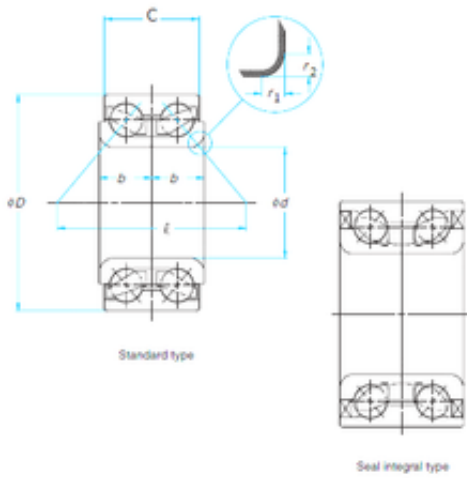

BEARING-MALAYSIA SDN.BHD.

35 mm x 65 mm x 35 mm SNR GB12438S01
Angular contact ball bearing

Bearing No. GB12438S01

Size	35x65x35 mm
Bore Diameter	35 mm
Outer Diameter	65 mm
Width	35 mm
d	35 mm
D	65 mm
B	35 mm
C	35 mm

GB12438S01 Bearing 2D drawings and 3D CAD models