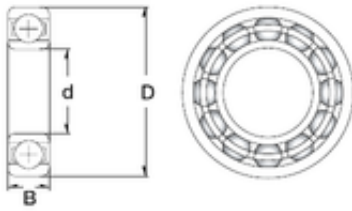

## BEARING-MALAYSIA SDN.BHD.

20 mm x 52 mm x 15 mm ZEN S6304-2RS Ball bearing

Bearing No. S6304-2RS

Size	20x52x15 mm
Bore Diameter	20 mm
Outer Diameter	52 mm
Width	15 mm
d	20 mm
D	52 mm
B	15 mm
C	15 mm
Weight	0,14 Kg
Basic dynamic load rating (C)	15,9 kN

S6304-2RS Bearing 2D drawings and 3D CAD models