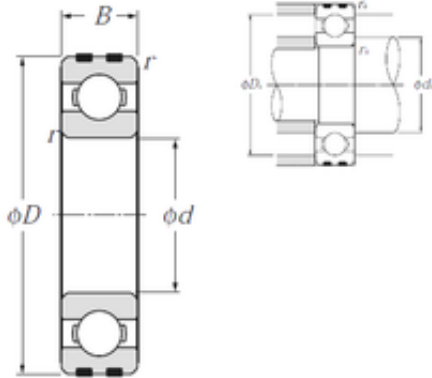

BEARING-MALAYSIA SDN.BHD.

12 mm x 37 mm x 12 mm NTN EC-6301 Ball bearing

Bearing No. EC-6301

EC-6301 Bearing 2D drawings and 3D CAD models

Size	12x37x12 mm
Bore Diameter	12 mm
Outer Diameter	37 mm
Width	12 mm
d	12 mm
D	37 mm
B	12 mm
C	12 mm
r min.	1 mm
da min.	17 mm
da max	18,5 mm
Da max.	32 mm
ra max.	1 mm
Weight	0,058 Kg
Basic dynamic load rating (C)	9,7 kN
Basic static load rating (C0)	4,2 kN
(Grease) Lubrication Speed	20 000 r/min
(Oil) Lubrication Speed	24 000 r/min