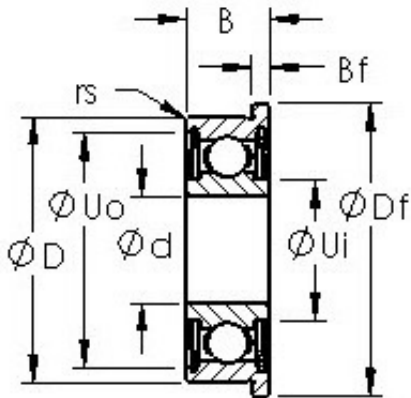

BEARING-MALAYSIA SDN.BHD.

AST SMF137ZZ Ball bearing

Bearing No. SMF137ZZ

Size	7x13x4 mm
Bore Diameter	7 mm
Outer Diameter	13 mm
Width	4 mm
Bearing Type	Flange Shielded
Bore Dia (d)	7.0000
Outer Dia (D)	13.0000
Width (B)	4.0000
Radius (min) (rs)	0.150
Flange Dia (Df)	14.6000
Flange Width (Bf)	0.800
Dynamic Load Rating (Cr)	460
Static Load Rating (Cor)	221
Max Speed (Grease) (X1000 RPM)	40
Max Speed (Oil) (X1000 RPM)	48
Max. Shaft Shoulder Dia. Inner (Ui)	9.0
Min. Housing Shoulder Dia., Outer (Uo)	11.750
Ball Qty	12
Ball Dia (Dw)	1.2000
Weight (g)	2.17
Precision	A1
Standard Clearance	K25
Material	Martensitic Stainless Steel

SMF137ZZ Bearing 2D drawings and 3D CAD models