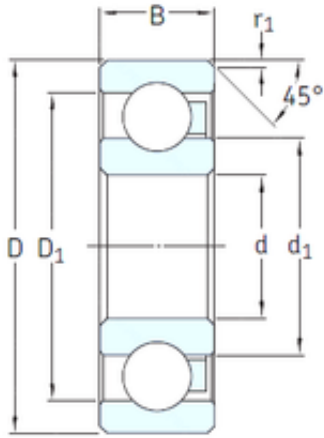

BEARING-MALAYSIA SDN.BHD.

25 mm x 52 mm x 15 mm SKF 6205/HR22Q2
Ball bearing

Bearing No. 6205/HR22Q2

Size	25x52x15 mm
Bore Diameter	25 mm
Outer Diameter	52 mm
Width	15 mm
d	25 mm
D	52 mm
B	15 mm
C	15 mm
d1	34 mm
r1 min.	0,9 mm
D1	44 mm
Weight	0,0325 Kg
Basic dynamic load rating (C)	0,335 kN
Basic static load rating (C0)	0,255 kN

6205/HR22Q2 Bearing 2D drawings and 3D CAD models