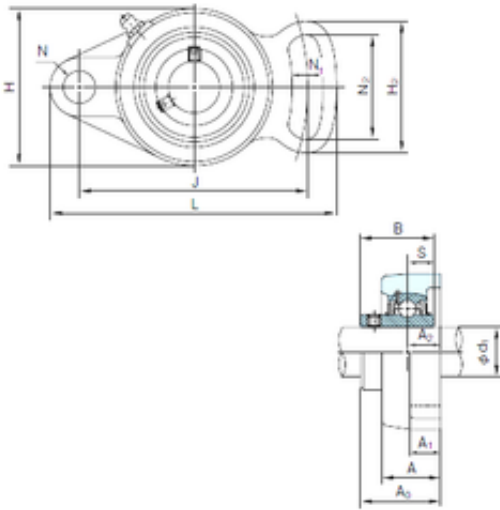

BEARING-MALAYSIA SDN.BHD.

NACHI UCFA209 Bearing unit

Bearing No. UCFA209

Bore Diameter	45 mm
d	45 mm
A0	52.2 mm
A	38 mm
A1	18 mm
B	49.2 mm
H	108 mm
H2	90 mm
J	148 mm
L	181 mm
N	16 mm
N1	17 mm
S	19 mm
Bolt (G)	M14
A2	22 mm
N2	72 mm

UCFA209 Bearing 2D drawings and 3D CAD models