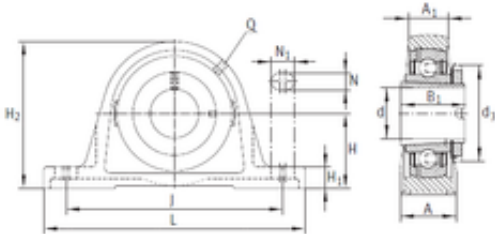

BEARING-MALAYSIA SDN.BHD.

INA RASEA20-N Bearing unit

RASEA20-N Bearing 2D drawings and 3D CAD models

Bearing No. RASEA20-N

Bore Diameter	20 mm
d	20 mm
Thread (Q)	Rp1/8
d3	32 mm
A	32 mm
A1	19 mm
B1	28 mm
H	33,3 mm
H1	14,5 mm
H2	64 mm
J	97 mm
L	130 mm
N	11 mm
N1	19 mm
Weight	0,51 Kg
Basic dynamic load rating (C)	12,7 kN
Category	Bearings
Inventory	0.0
Manufacturer Name	SCHAEFFLER GROUP
Minimum Buy Quantity	N/A
Weight / Kilogram	0.57
Product Group	M06110