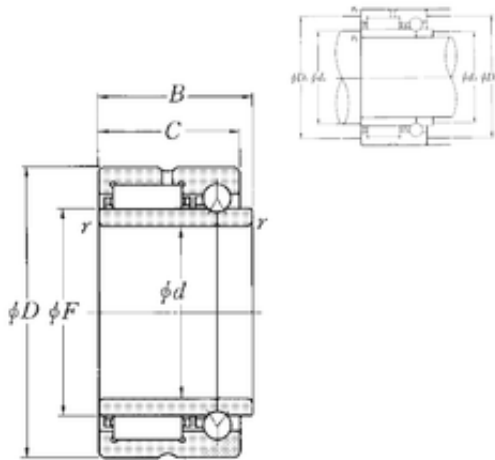

BEARING-MALAYSIA SDN.BHD.

70 mm x 100 mm x 45 mm NTN NKIB5914R Complex bearing

Bearing No. NKIB5914R

Size	70x100x45 mm
Bore Diameter	70 mm
Outer Diameter	100 mm
Width	45 mm
d	70 mm
F	80 mm
D	100 mm
B	45 mm
C	40 mm
r min.	1 mm
da min.	76 mm
Da max.	94 mm
ra max.	1 mm
Weight	0,985 Kg
Dynamic load rating radial (C)	85,5 kN
Dynamic load rating axial (C)	15,9 kN
Static load rating radial (C0)	156 kN
Static load rating axial (C0)	44,5 kN
(Grease) Lubrication Speed	3300 r/min

NKIB5914R Bearing 2D drawings and 3D CAD models