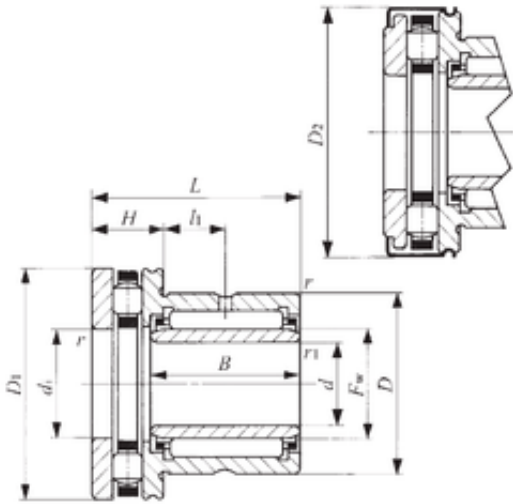

## BEARING-MALAYSIA SDN.BHD.

20 mm x 37 mm x 20,5 mm IKO NBXI 2030Z  
Complex bearing

Bearing No. NBXI 2030Z

NBXI 2030Z Bearing 2D drawings and 3D CAD models

Bore Diameter	20 mm
Outer Diameter	37 mm
d	20 mm
Fw	25 mm
D	37 mm
D1	42 mm
D2	43 mm
B	20,5 mm
d1	25 mm
r min.	0,6 mm
r1 min.	0,3 mm
H	11 mm
L	30 mm
L1	9,5 mm
da min.	40 mm
db	24 mm
Weight	0,175 Kg
Dynamic load rating radial (C)	20 kN
Dynamic load rating axial (C)	22,7 kN
Static load rating radial (C0)	32,1 kN
Static load rating axial (C0)	60,7 kN
Category	Bearings
Inventory	0.0
Manufacturer Name	IKO

## BEARING-MALAYSIA SDN.BHD.

Minimum Buy Quantity	N/A
Weight / Kilogram	0
Product Group	B04144